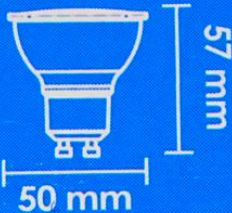

W	6W	▲	Wide Flood 40°
cd	480 cd	☑	15,000 h

Total Luminous
Flux :
360lm

Luminous flux in
90° cone :
265lm

-85%

CO₂ emission comparison of LED and halogen lamp

Instruction manual and recommended dimmer lists:

www.megaman.cc/user-guide

4 020856 264049 >

MM26404

LR4606dDG-WFL-GU10-4000K

220-240V~ 50/60Hz

MEGAMAN® LED PAR16

Conventional PAR16

Instant full light