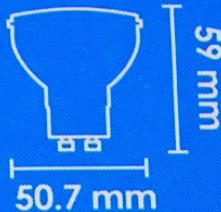

W	6W	▲	Wide Flood 40°
cd	480 cd	☑	15,000 h

Total Luminous
Flux :
360lm

Luminous flux in
90° cone :
265lm

-85%

CO₂ emission comparison of LED and halogen lamp

Instruction manual and recommended dimmer lists:

www.megaman.cc/user-guide

4 020856 264049 >

MM26404

LR4606dDG-WFL-GU10-4000K

220-240V~ 50/60Hz

MEGAMAN® LED PAR16

Conventional PAR16

Instant full light