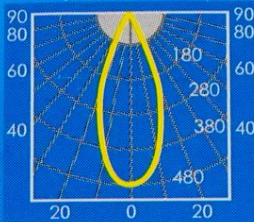

W	6W	▲	Wide Flood 40°
cd	480 cd	☑	15,000 h

Total Luminous
Flux :
360lm

Luminous flux in
90° cone :
265lm

-85%

CO₂ emission comparison of LED and halogen lamp

Instruction manual and recommended dimmer lists: