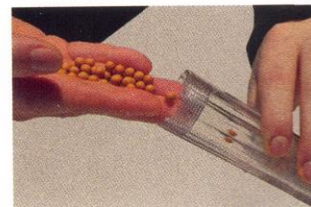

#6

#7

#8

#9

#10

#11

#12

#13

DE

Mineralperlen:

- 1x Graue Mineralperlen (Turmalin) ø ca. 9 mm
- 1x Rote Mineralperlen (Ferninfrarot-Ton) ø ca. 6 mm
- 1x Weiße Mineralperlen (Calciumsulfit) ø ca. 5 mm

EN

Mineral pearls:

- 1x tourmaline (grey pearls), ø ca. 9mm
- 1x far infrared clay (red pearls) ø ca. 6 mm
- 1x calcium sulphite (white pearls) ø ca. 5 mm