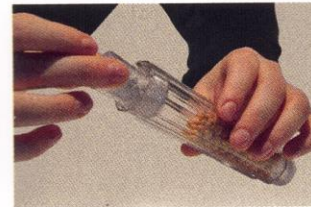

#6

#7

#8

#9

#10

#11

#12

#13

DE

Mineralperlen:

- 1x Graue Mineralperlen (Turmalin) ø ca. 9 mm
- 1x Rote Mineralperlen (Ferninfrarot-Ton) ø ca. 6 mm
- 1x Weiße Mineralperlen (Calciumsulfit) ø ca. 5 mm

EN

Mineral pearls:

- 1x tourmaline (grey pearls), ø ca. 9mm
- 1x far infrared clay (red pearls) ø ca. 6 mm
- 1x calcium sulphite (white pearls) ø ca. 5 mm